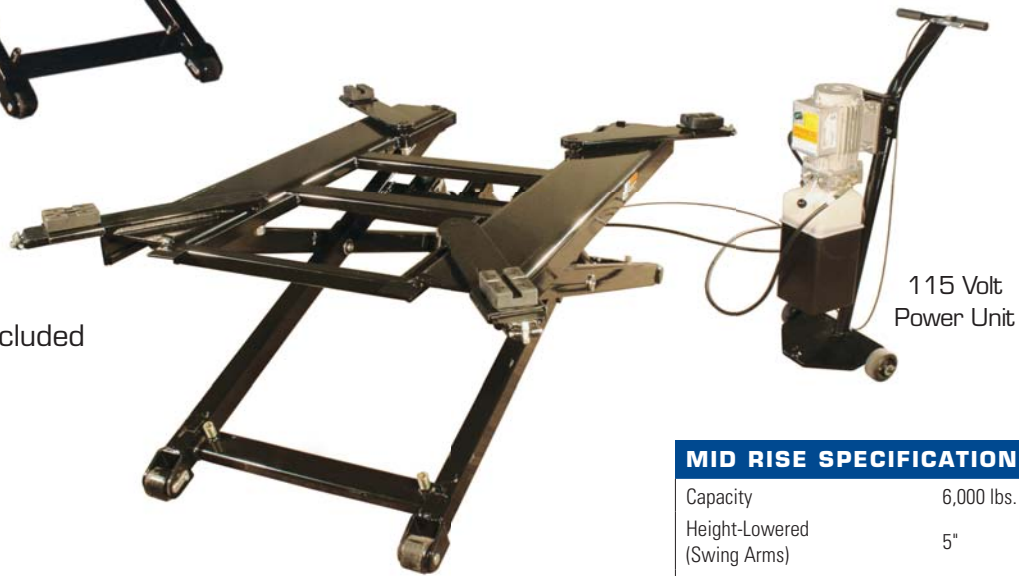

MID RISE LIFTS

PRO 6MR 6,000 LB. CAPACITY LIFT PORTABLE MID-RISE

**PERFECT LIFT
FOR BODY SHOPS
AND LOW CEILING
GARAGES**

Available in
Black only

Set of 4 extra height
adapters included.

115 Volt
Power Unit

Features:

- Commercial grade
- Portable
- Twin hydraulic cylinders
- 7 locking positions
- Extra height adapters included
- Single point lock release
- Fast lifting time
- Motor stand included
- Free standing
- Powder coat finish

MID RISE SPECIFICATIONS

Capacity	6,000 lbs.
Height-Lowered (Swing Arms)	5"
Maximum Rise	52" (4' 4")
Width	41" (3' 5")
Length	83" (6' 11")
Small Adapter	1.5"
Large Adapter Lowered	5.5"
Large Adapter Raised	7.75"
Motor	115V, 1HP
Shipping Weight	975 lbs.